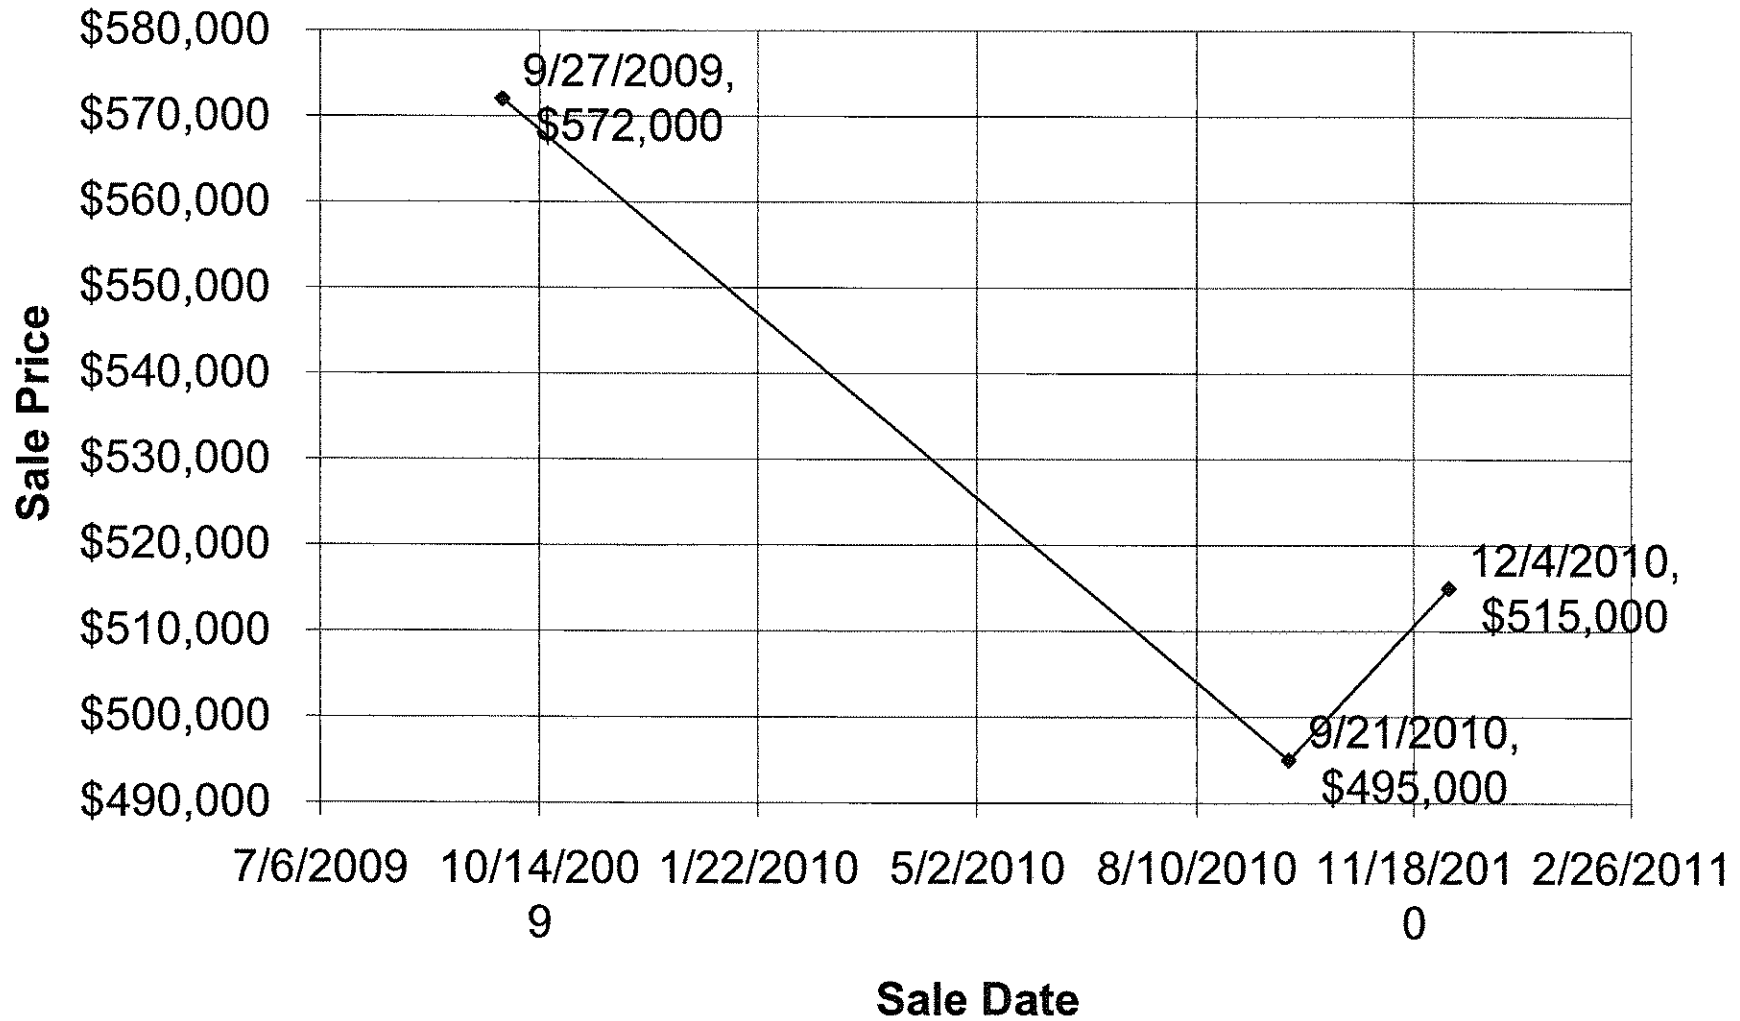

Robert Lei, REALTOR, ePRO, Century 21
(408) 596-3188
RobertLei.RealEstate@yahoo.com

201 Ada 2bed 2.5bath 1247sf

Robert Lei, REALTOR, ePRO, Century 21
(408) 596-3188
RobertLei.RealEstate@yahoo.com