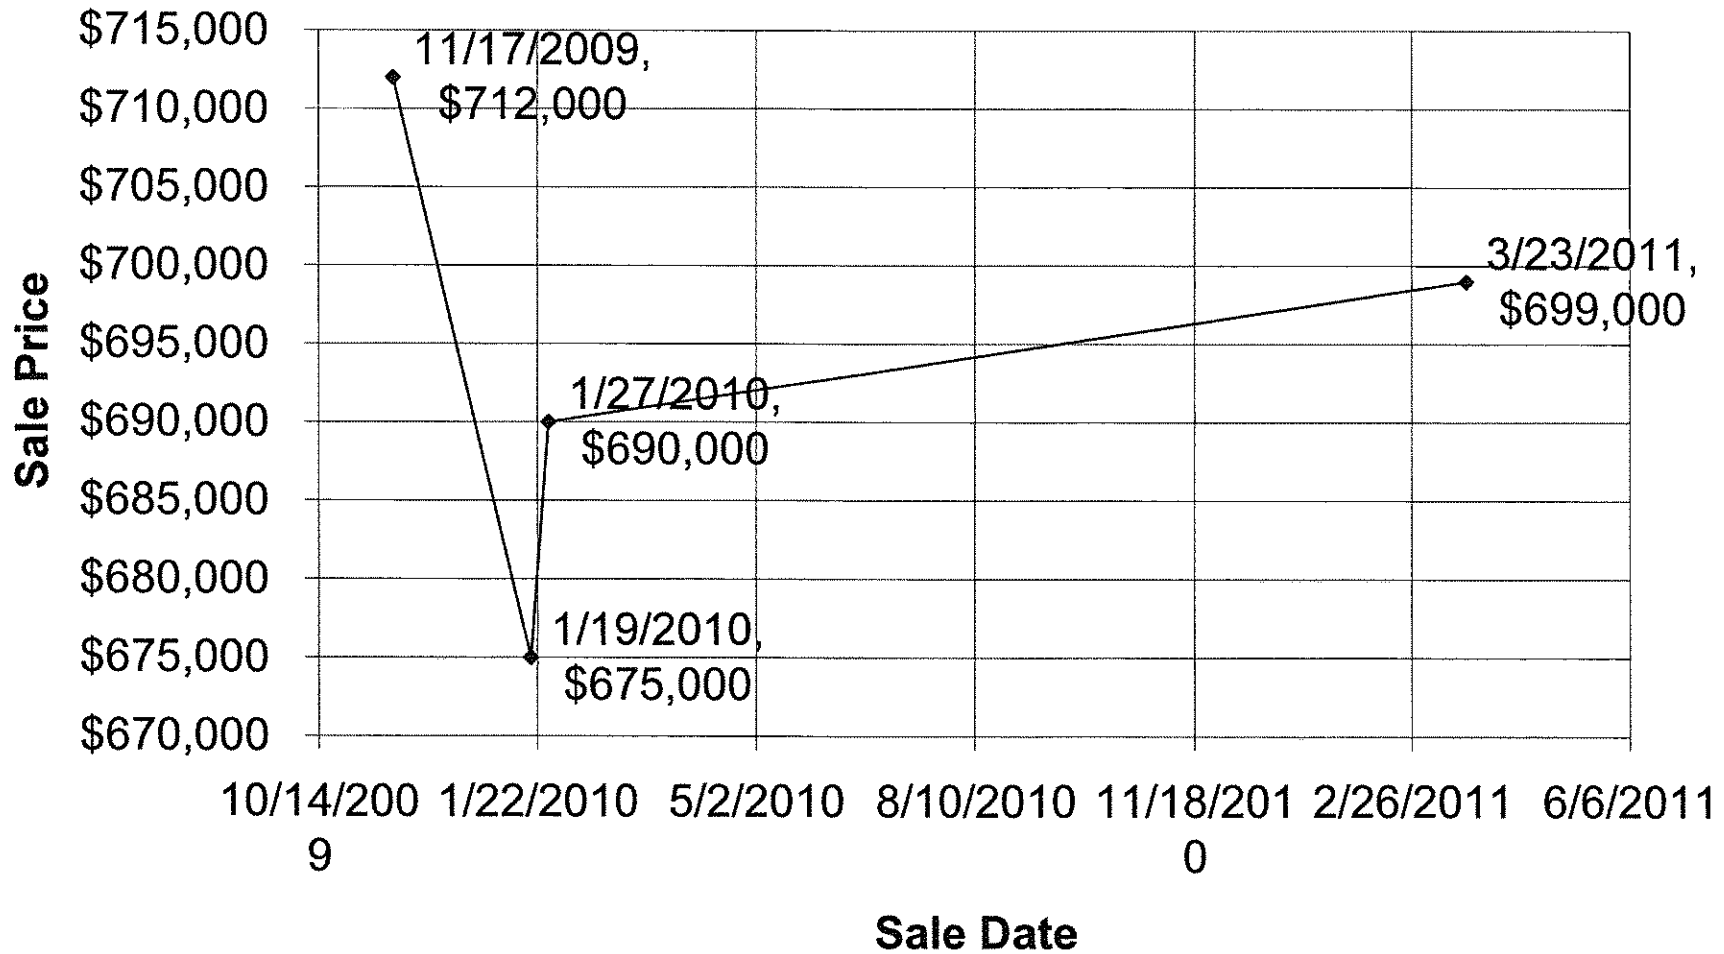

## 201 Ada 3bed 2.5bath 1750sf (except \$675k was 1620sf)

Robert Lei, REALTOR, ePRO  
Century 21  
Cell (408) 596-3188