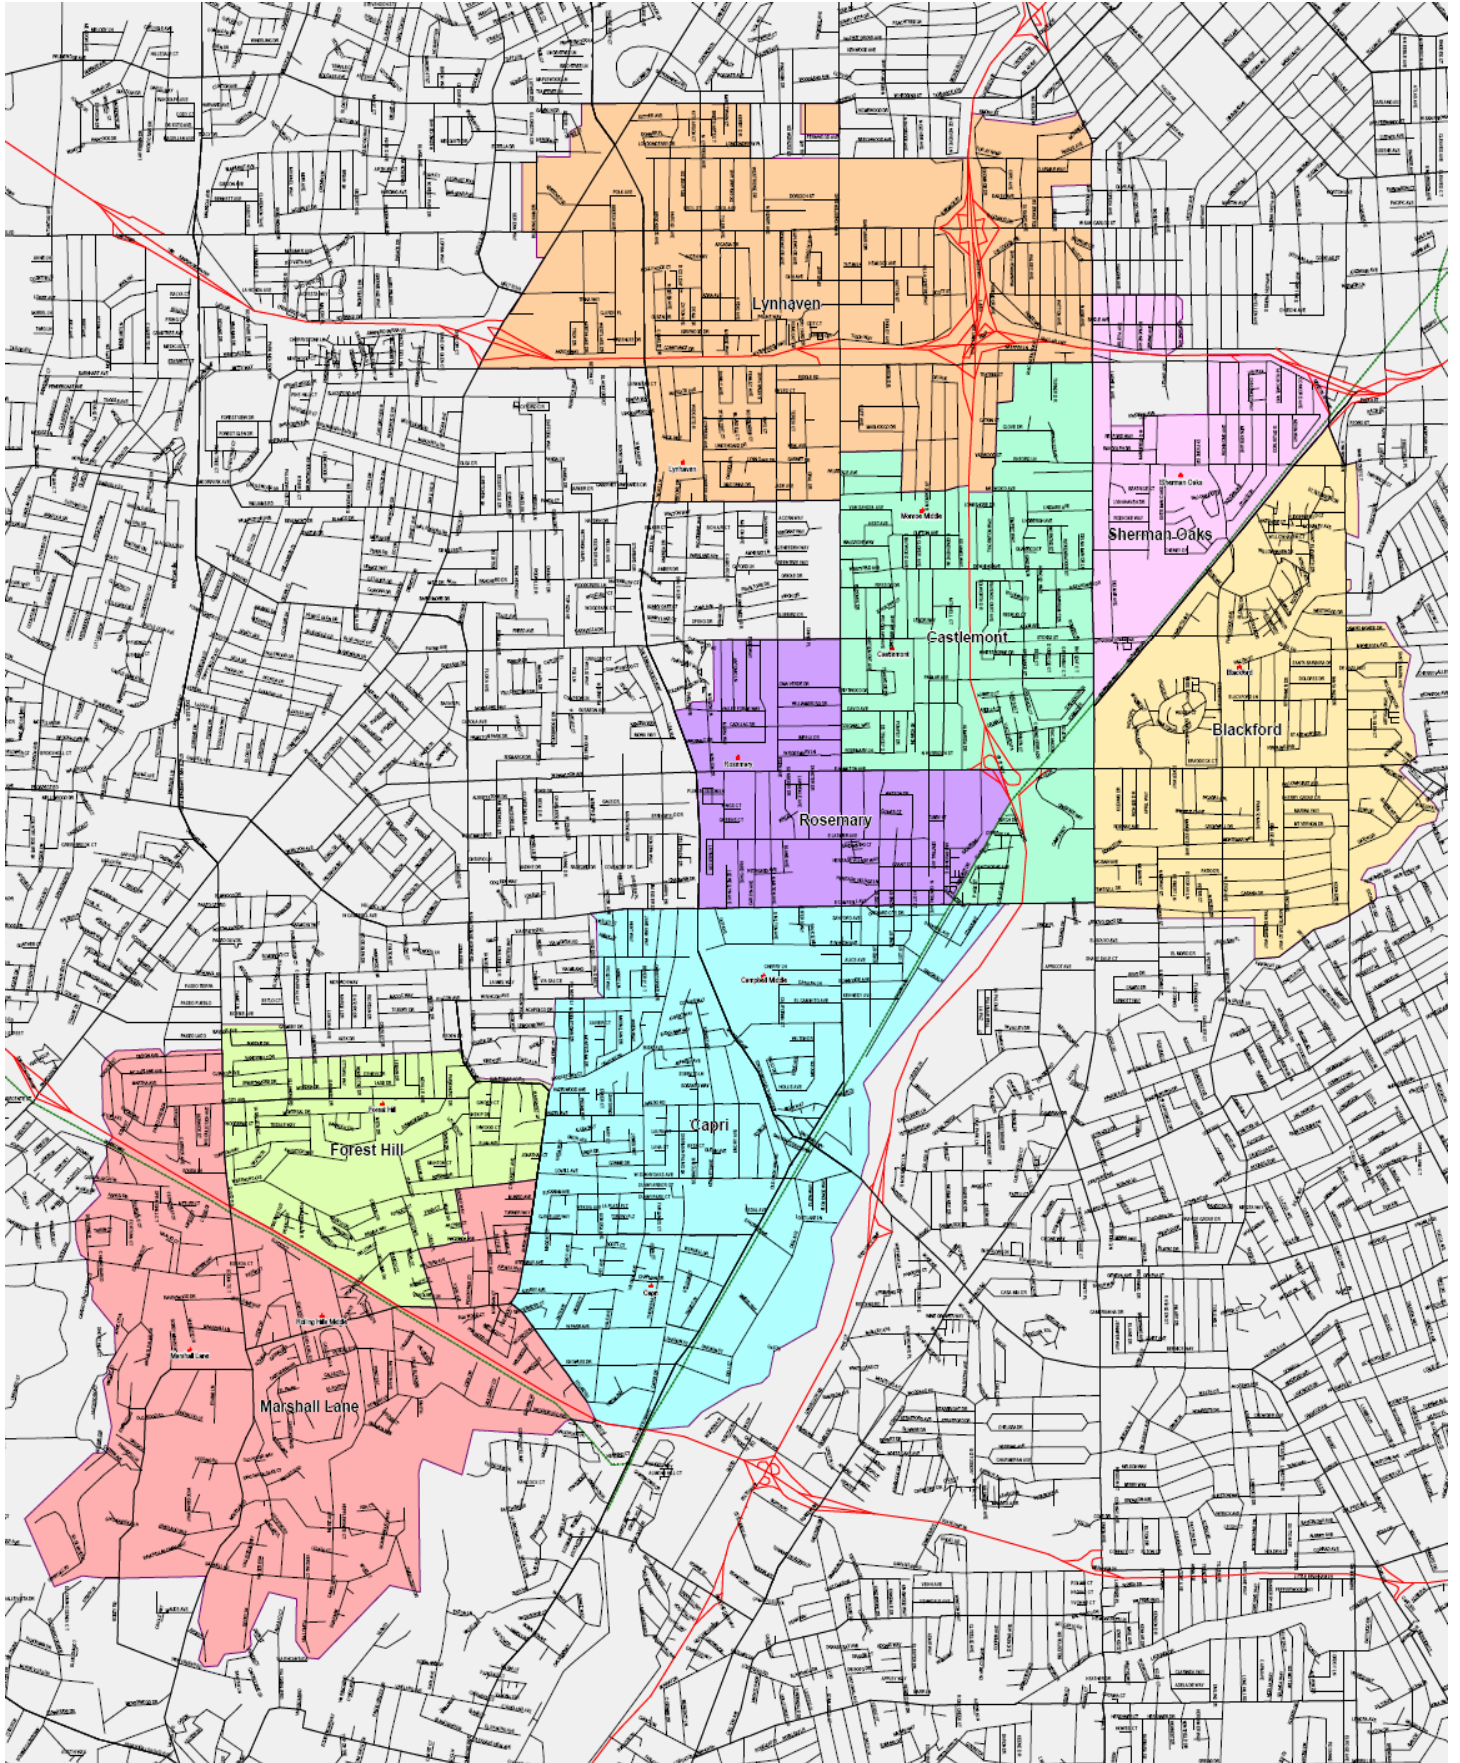

SCHOOL ATTENDANCE AREAS

Elementary School Boundaries

Note: We recommend that you confirm the school attendance boundaries for elementary and middle schools by contacting the Campbell Union School District.
Phone: (408) 364-4200 • www.campbellusd.org

Color Key:

Orange = Lynhaven • Light Green = Castlemont • Rose = Sherman Oaks • Yellow = Blackford • Lavender = Rosemary
Blue = Capri • Dark Green = Forest Hill • Beige = Marshall Lane

School assignment is guided by procedures outlined in Governing Board policy and administrative regulations.

Color Key:

Green = Monroe Middle School • Orange = Campbell Middle School • Blue = Rolling Hills Middle School

School assignment is guided by procedures outlined in Governing Board policy and administrative regulations.