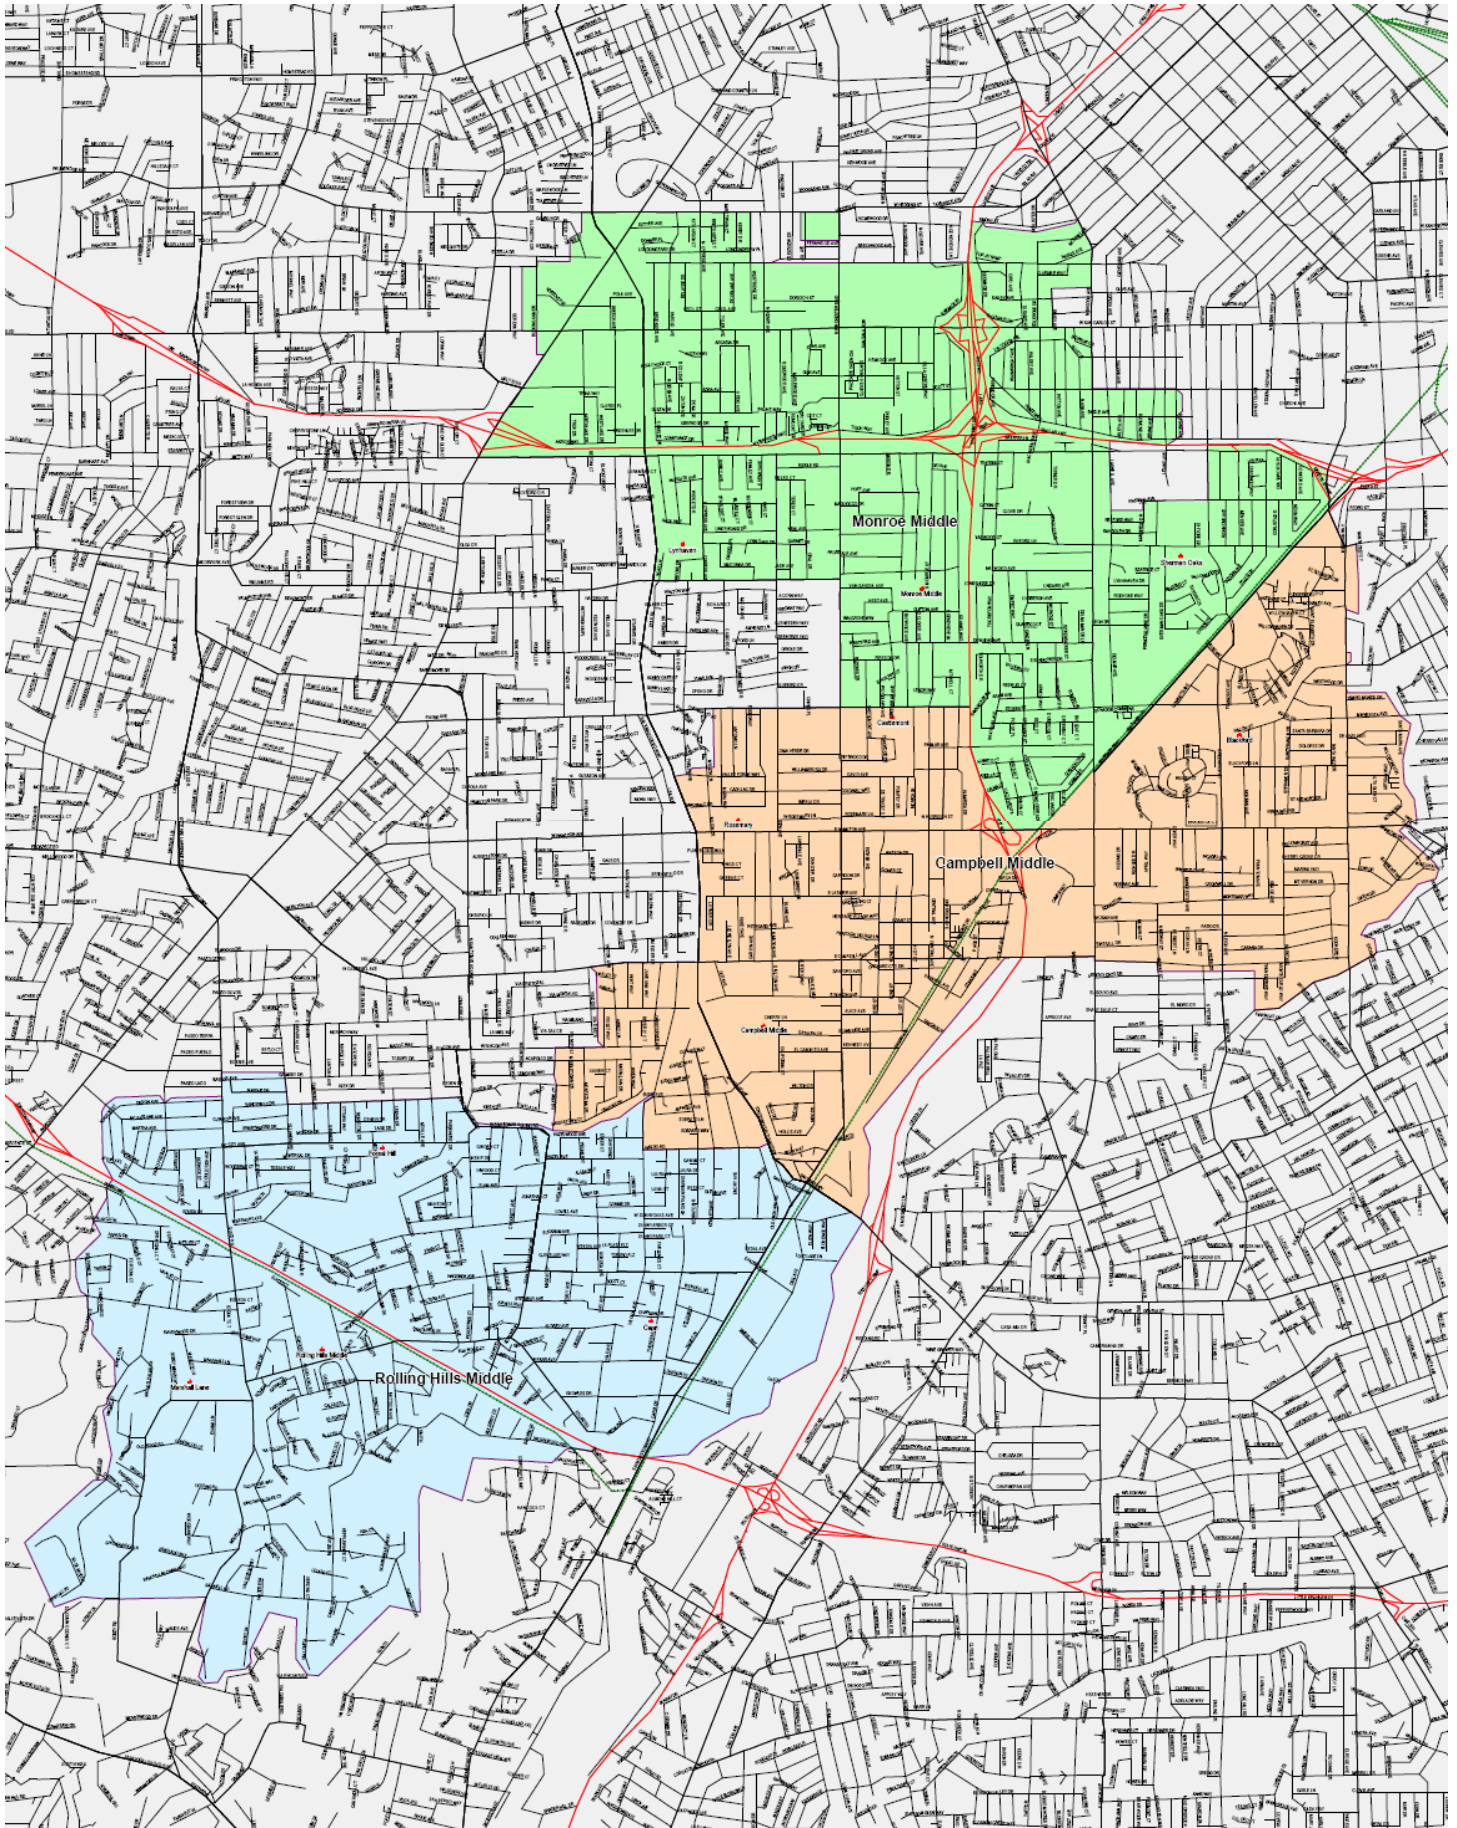

Color Key:

Orange = Lynhaven • Light Green = Castlemont • Rose = Sherman Oaks • Yellow = Blackford • Lavender = Rosemary
Blue = Capri • Dark Green = Forest Hill • Beige = Marshall Lane

School assignment is guided by procedures outlined in Governing Board policy and administrative regulations.

Color Key:

Green = Monroe Middle School • Orange = Campbell Middle School • Blue = Rolling Hills Middle School

School assignment is guided by procedures outlined in Governing Board policy and administrative regulations.